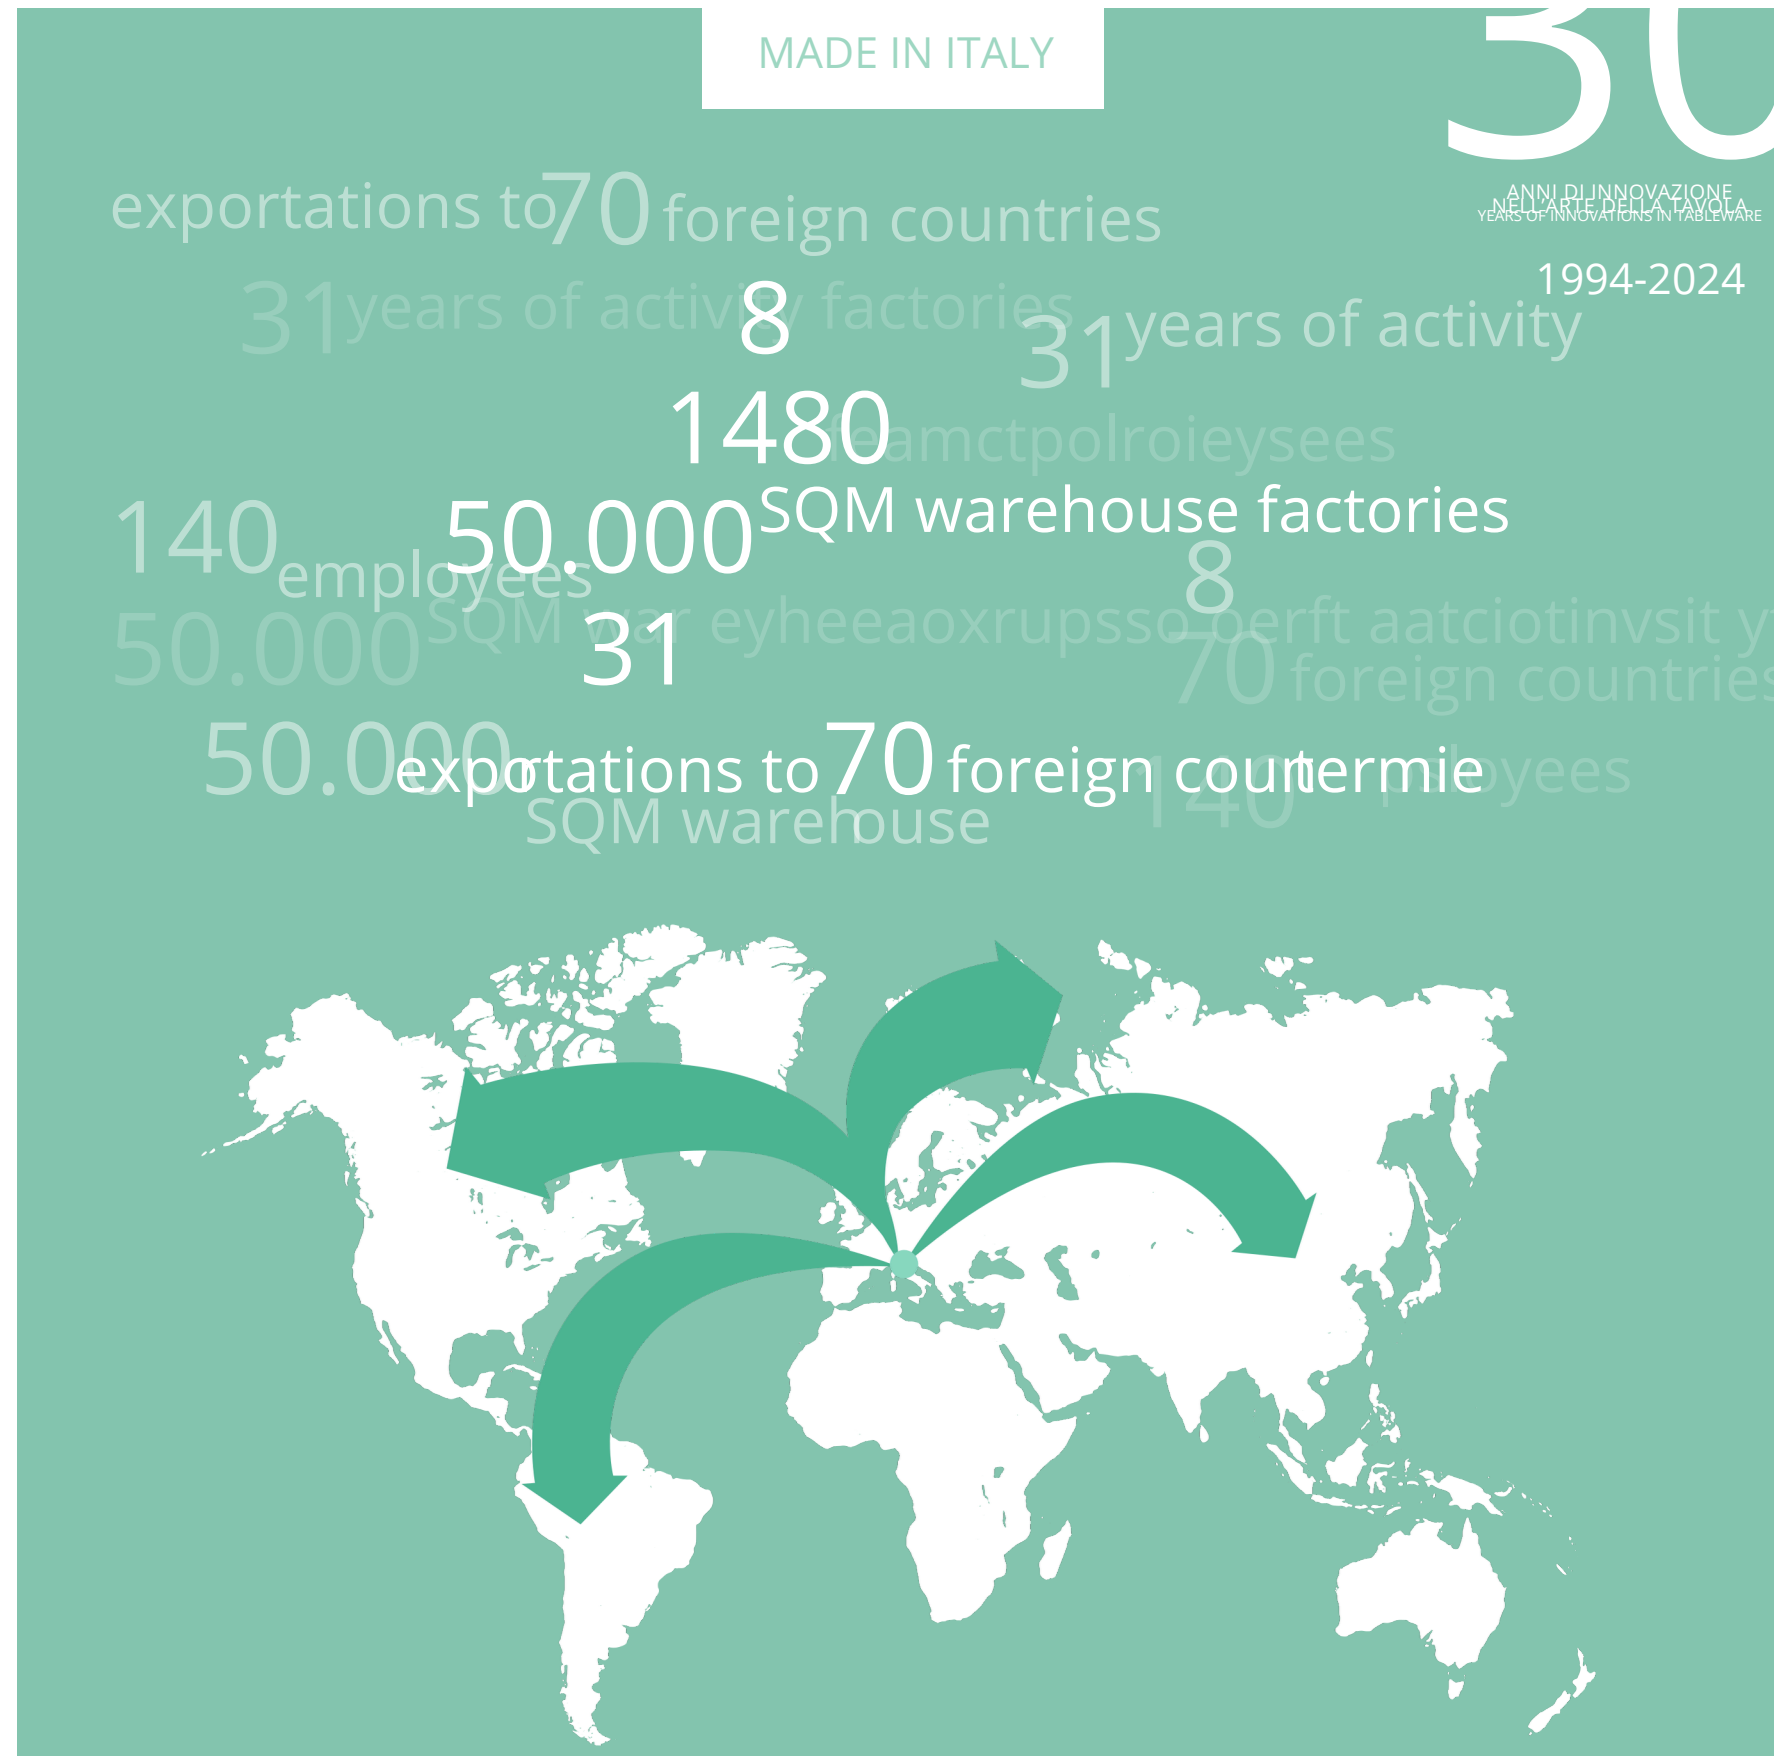

MADE IN ITALY

30

ANNI DI INNOVAZIONE
NELLA TAVOLA
YEARS OF INNOVATIONS IN TABLEWARE

1994-2024

exportations to 70 foreign countries
31 years of activity
8 factories
31 years of activity
1480 employees
50.000 SQM warehouse
140 employees
50.000 SQM warehouse
31 years of activity
70 foreign countries
50.000 SQM warehouse
70 foreign countries
140 employees